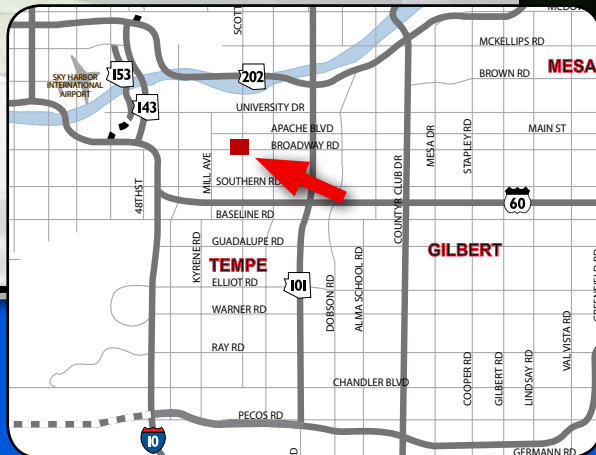

OFFICE SPACE FOR LEASE

1801 S. JENTILLY LANE, TEMPE AZ 85281

FEATURES:

- Full Service leases
- Flexible on terms
- Suites from 300 sf to 1,200 sf
- Great location
- Located in the Rural and
Broadway area
- Great parking
- Covered Parking available
- Available now!!